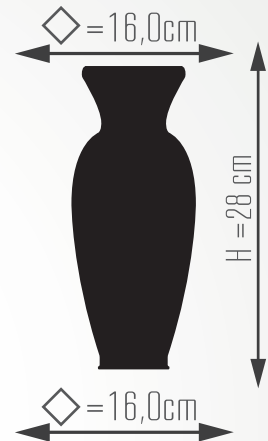

W 14

1 IMPALA, NERO, ROSA BETA
ROSA PORRINO, TARAN,
VANGA, GNEJS

2 PARADISO, LABRADOR, ORION,
AFRICAN RED, MULTICOLOR,
HIMALAYA, OLIVE GREEN,
VERDE SANFRANCISCO,
WISCONT WHITE

3 AURORA, VERDE BAHIA,
RUBIN STAR